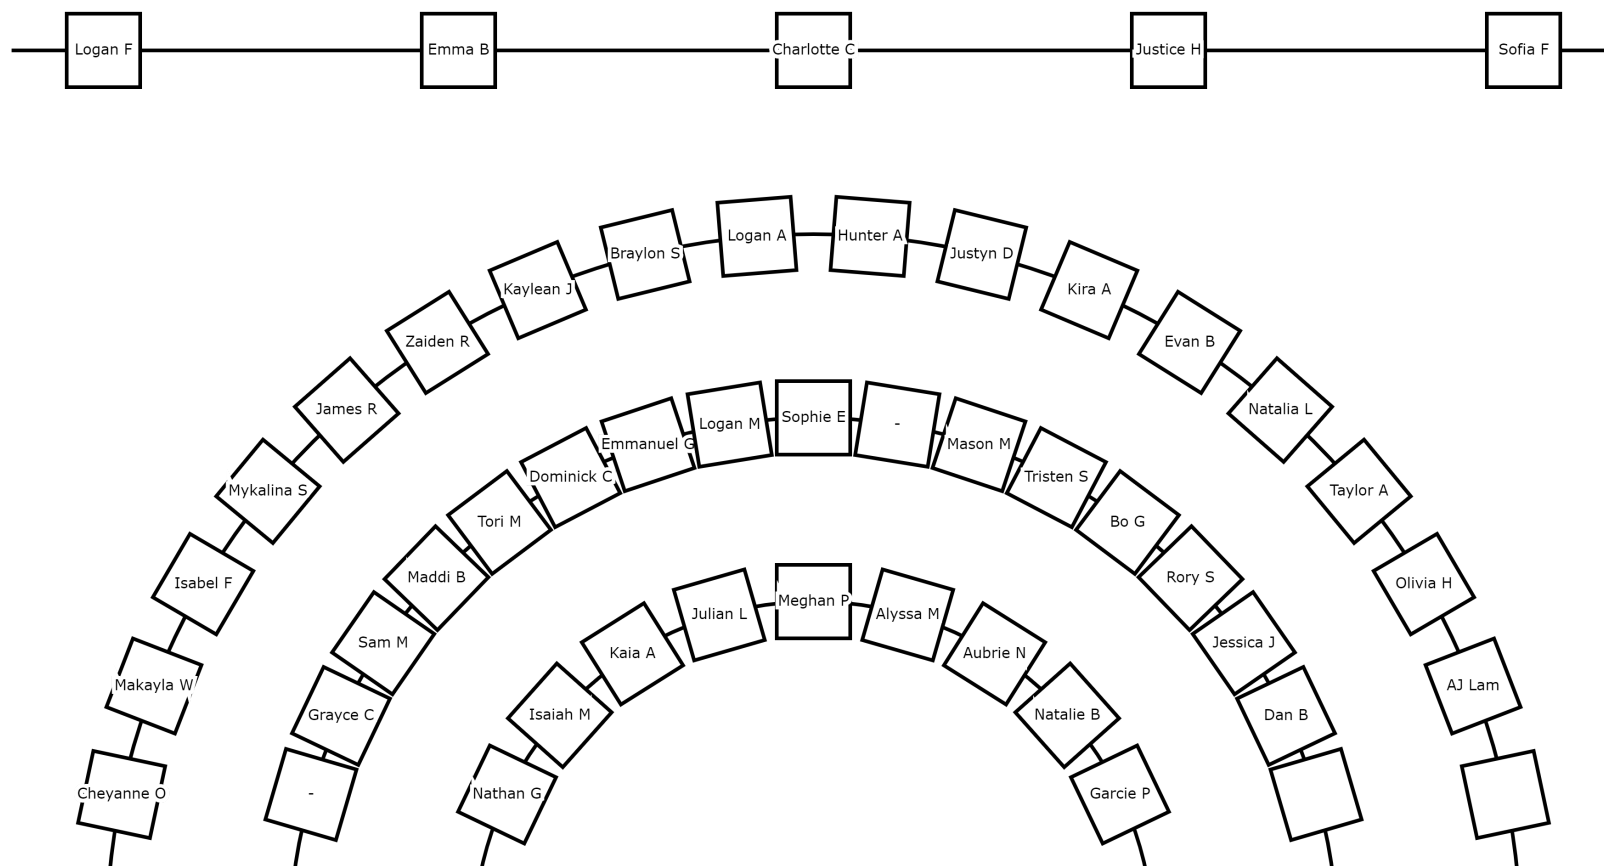

IB 2019-20

4 flutes, 1 oboe, 9 clarinets, 6 saxes, 1 bassoon
7 tpts, 2 horns, 3 tbns, 4 euphs, 3 tubas, 5 perc
(2 bass clarinets from 9 clarinet players)
(1 bari and 2 Tenor Saxes from 6 sax players)

//