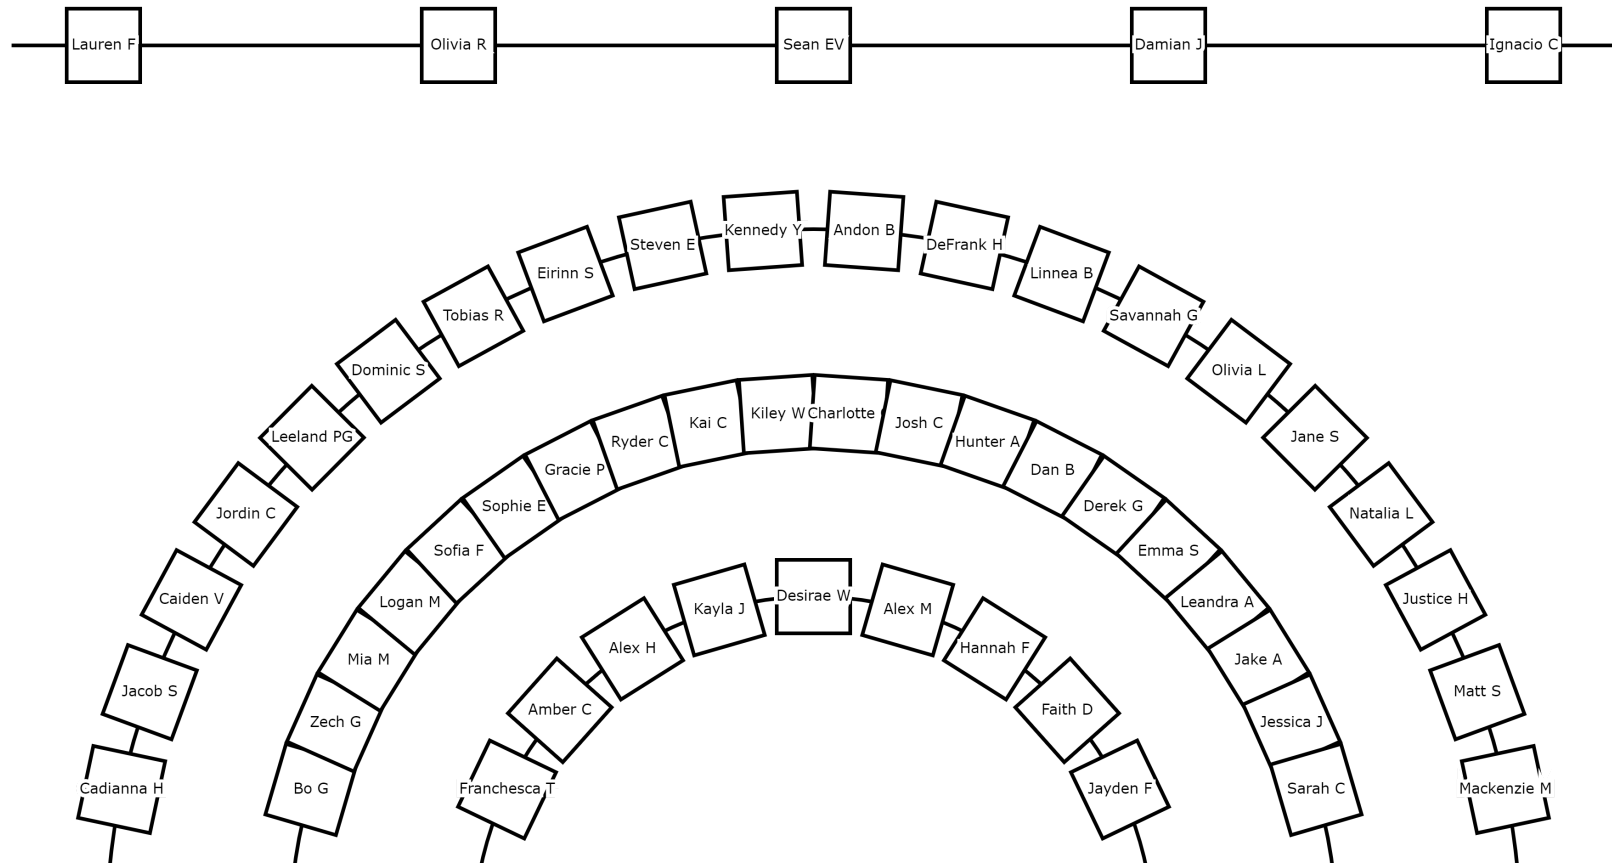

AB 2019-20

5 flutes, 10 clarinets, 5 saxes, 4 low reeds
8 tpts, 5 horns, 5 tbns, 3 euphs, 4 tubas, 5 perc
(2 bass clarinets from 12 clarinet players)
(1 bari and 2 Tenor Saxes from 5 sax players)

//